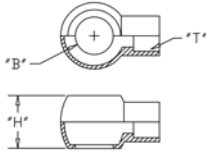

MISCELLANEOUS ADAPTERS

F142 R/M
BSPP / Metric Braze Banjo