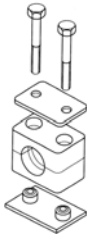

STANDARD SERIES

Support with weld plate mount, cover plate and hex bolts

Support with rail nut mount, cover plate and hex bolts

Support with extended weld plate mount, cover plate and hex bolts

Stacking support with stack bolts and lock plates

TWIN SERIES

Support with weld plate mount, cover plate and hex bolts

Support with rail nut mount, cover plate and hex bolts

Stacking support with stack bolt and lock washer

HEAVY DUTY SERIES

Support with heavy weld plate mount, cover plate and hex bolts

Support with double heavy weld plate mount, cover plate and hex bolts

Support with heavy rail nut, cover plate and hex bolts

Stacking support with stack bolts and lock plate

TUBE AND PIPE SUPPORTS COMPONENTS